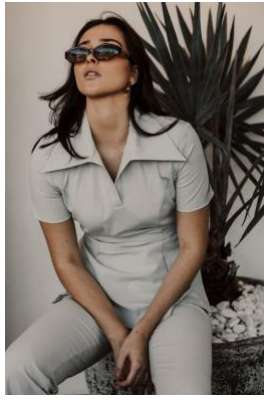

CLASSIC

CILENTO

CALLISTO

PANTS

MALE

SIZE	WAIST	BUST
XXS	65	81
XS	73	88
S	81	96
M	88	103
L	96	111
XL	103	118
XXL	111	126
XXXL	118	133

SIZE	WAIST	BUST
XXS	68	87
XS	73	92
S	78	97
M	83	102
L	88	107
XL	93	112
XXL	98	117
XXXL	103	122